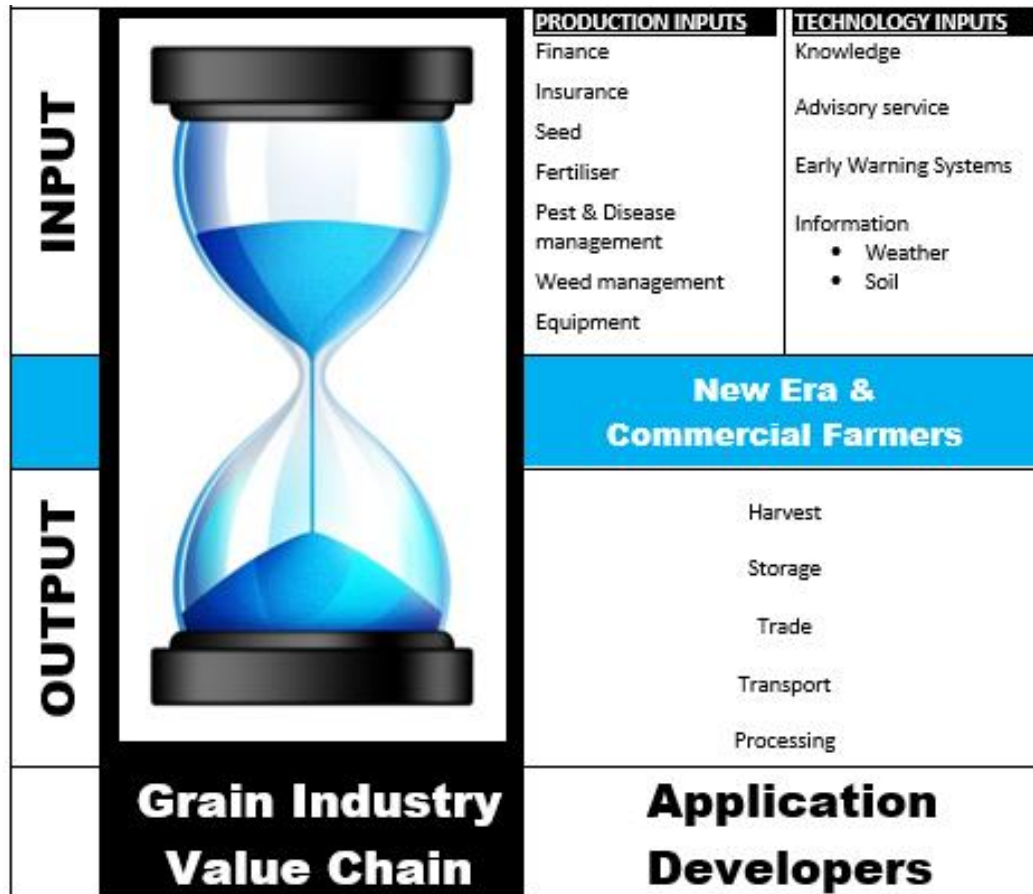

Grain Industry Value Chain

APPS WORKSHOP

Grain Industry Value Chain

APPS WORKSHOP

WHO IS HERE TODAY?

- **EXISTING APP**
- **APP IN PROCESS**
- **PLANNING APP**
- **CONSIDERING AN APP**

Grain Industry Value Chain

APPS WORKSHOP

WHAT DO THE APPS DO?

- **WHERE IN THE VALUE CHAIN?**
- **PUSH or PULL?**
- **SERVICE PROVIDER ONLY**
or
COLLECT & ANALYSE DATA?
- **WHO DOES THE DATA BELONG TO?**

Grain Industry Value Chain

APPS WORKSHOP

WHAT IS MISSING?

➤ OLD PROBLEMS / NEW SOLUTIONS?

- ✓ **Grain theft / Logistics**
- ✓ **Rodent management**
- ✓ **Increase Pest Scout Efficiency**
- ✓ **Crop insurance linked to soil quality**
- ✓ **Traceability**
- ✓ **Import / export**