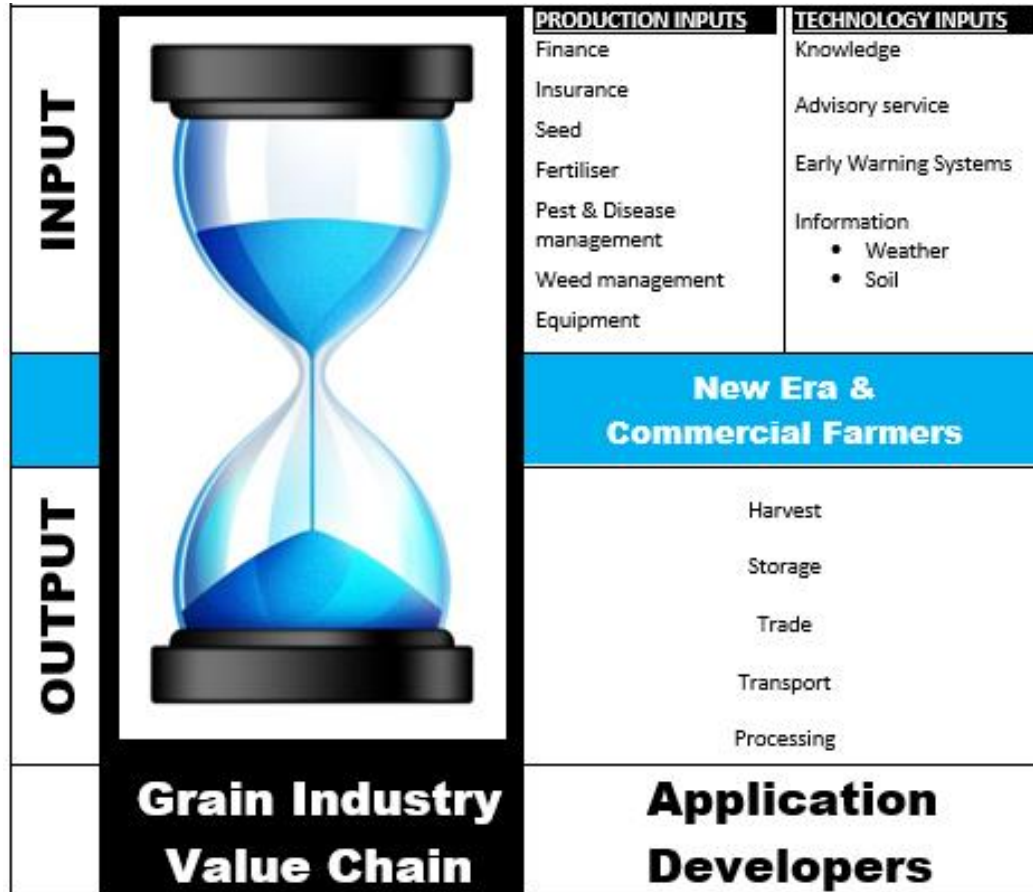

Grain Industry Value Chain

APPS WORKSHOP

Grain Industry Value Chain

APPS WORKSHOP

WHO IS HERE TODAY?

- **EXISTING APP**
- **APP IN PROCESS**
- **PLANNING APP**
- **CONSIDERING AN APP**

Grain Industry Value Chain

APPS WORKSHOP

WHAT DO THE APPS DO?

- **WHERE IN THE VALUE CHAIN?**
- **PUSH or PULL?**
- **SERVICE PROVIDER ONLY**
or
COLLECT & ANALYSE DATA?
- **WHO DOES THE DATA BELONG TO?**

Grain Industry Value Chain

APPS WORKSHOP

WHAT IS MISSING?

➤ OLD PROBLEMS / NEW SOLUTIONS?

- ✓ **Grain theft / Logistics**
- ✓ **Rodent management**
- ✓ **Increase Pest Scout Efficiency**
- ✓ **Crop insurance linked to soil quality**
- ✓ **Traceability**
- ✓ **Import / export**